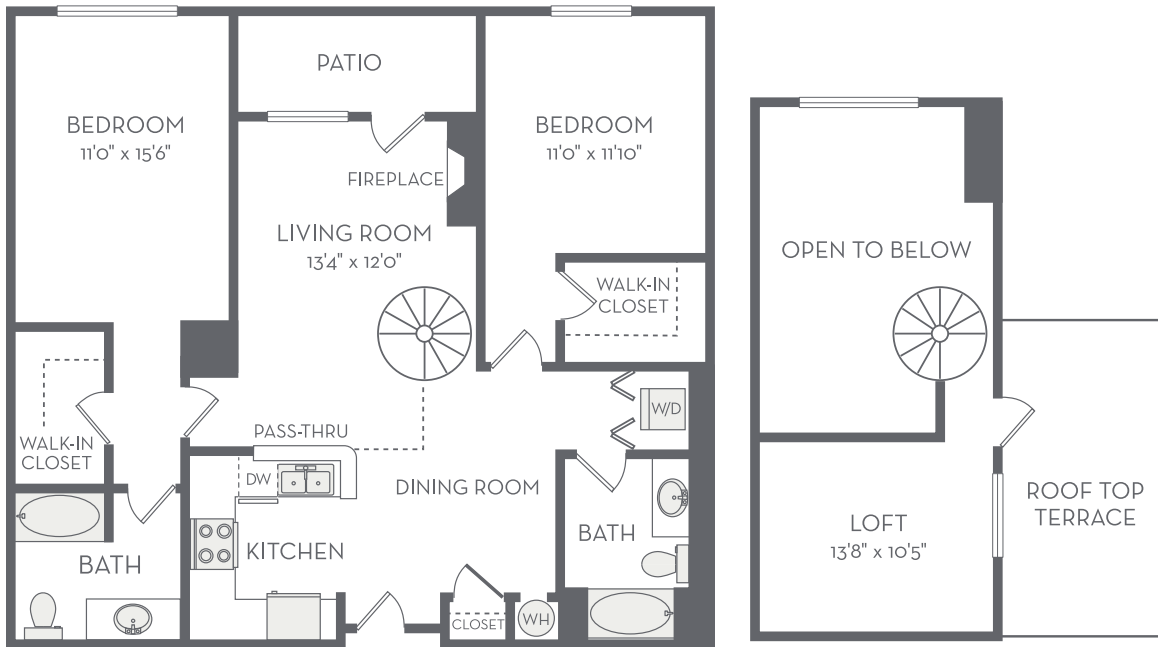

The Super Chief

2 BED / 2 BATH

1300

SQ. FT.

THE STATION
AT RIVERFRONT PARK

1460 Little Raven Street | Denver, CO 80202

www.stationriverfrontpark.com

Floor plans are artist's rendering. All dimensions are approximate. Actual product and specifications may vary in dimension or detail. Not all features are available in every apartment. Prices and availability are subject to change. Please see a representative for details.