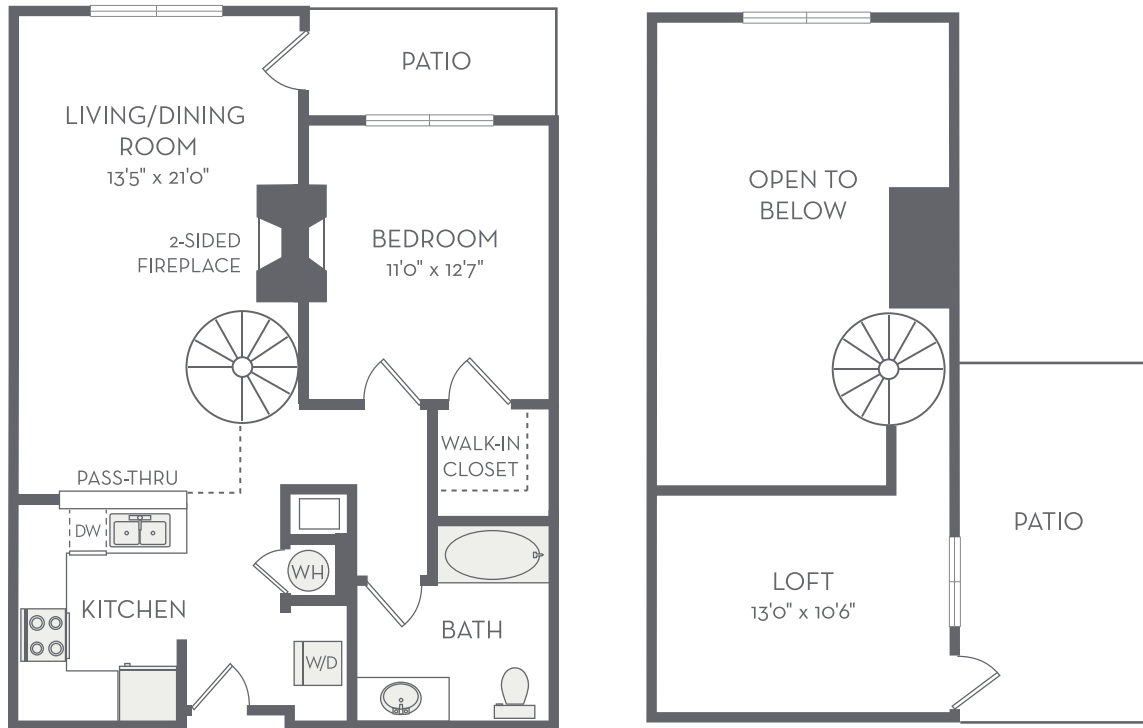

# The Pullman

1 BED / 1 BATH

# 940

SQ. FT.

**THE STATION**  
AT RIVERFRONT PARK

1460 Little Raven Street | Denver, CO 80202

[www.stationatriverfrontpark.com](http://www.stationatriverfrontpark.com)

*Floor plans are artist's rendering. All dimensions are approximate. Actual product and specifications may vary in dimension or detail. Not all features are available in every apartment. Prices and availability are subject to change. Please see a representative for details.*