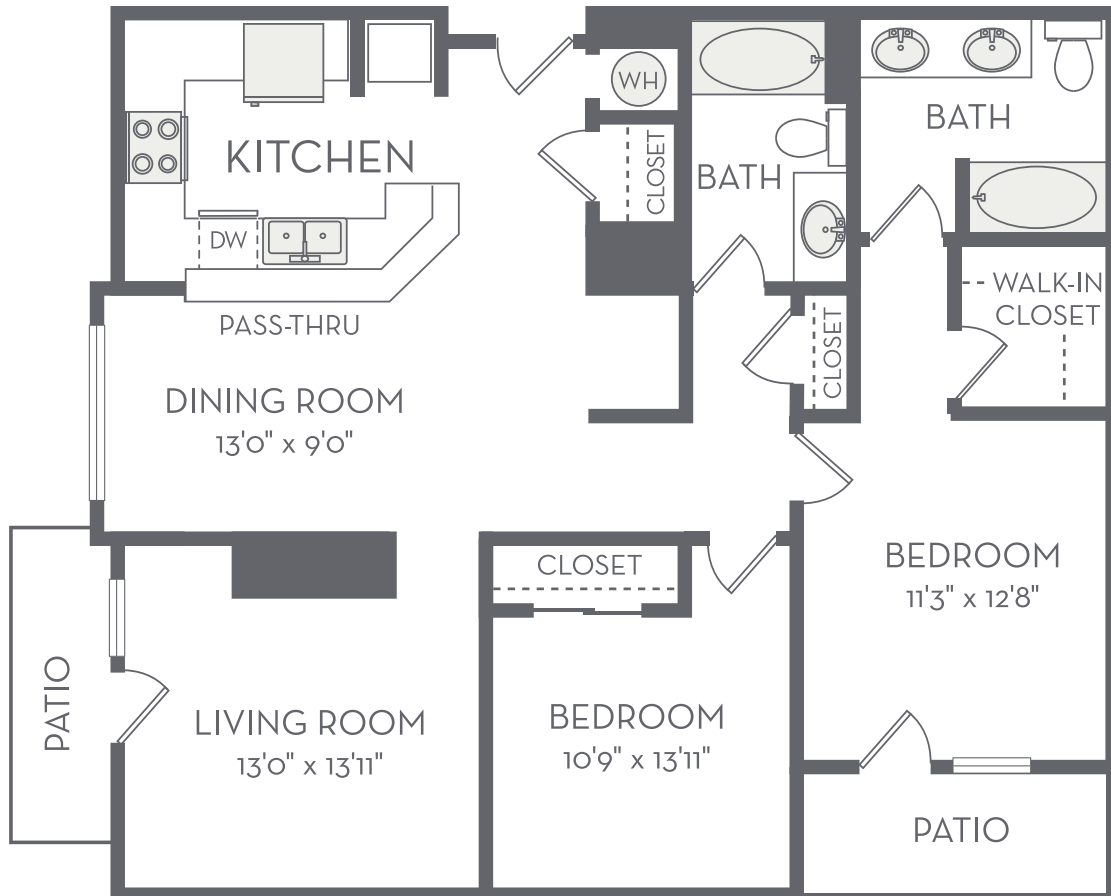

The Orient Express

2 BED / 2 BATH

1013

SQ. FT.

THE STATION
AT RIVERFRONT PARK

1460 Little Raven Street | Denver, CO 80202

www.stationatriverfrontpark.com

Floor plans are artist's rendering. All dimensions are approximate. Actual product and specifications may vary in dimension or detail. Not all features are available in every apartment. Prices and availability are subject to change. Please see a representative for details.