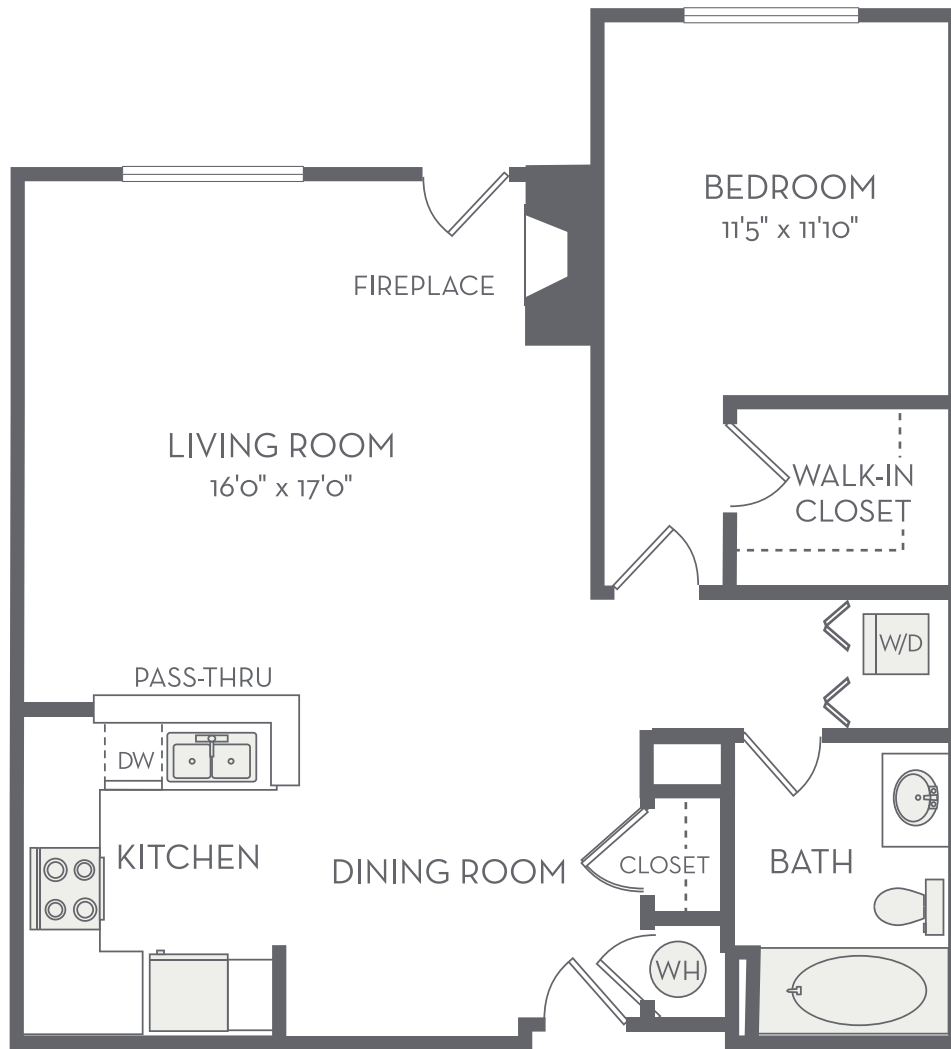

The Northern Star

1 BED / 1 BATH

853

SQ. FT.

THE STATION
AT RIVERFRONT PARK

1460 Little Raven Street | Denver, CO 80202

www.stationriverfrontpark.com

Floor plans are artist's rendering. All dimensions are approximate. Actual product and specifications may vary in dimension or detail. Not all features are available in every apartment. Prices and availability are subject to change. Please see a representative for details.