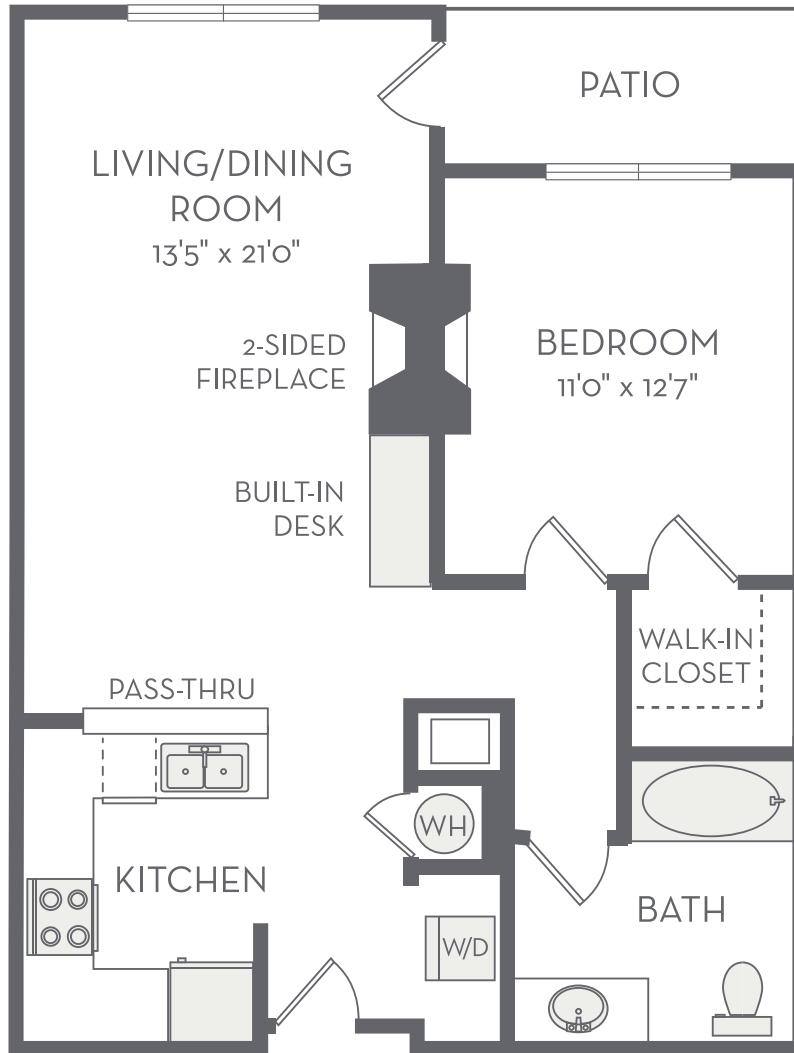

The Nickel Plate

1 BED / 1 BATH

740

SQ. FT.

THE STATION
AT RIVERFRONT PARK

1460 Little Raven Street | Denver, CO 80202

www.stationatriverfrontpark.com

Floor plans are artist's rendering. All dimensions are approximate. Actual product and specifications may vary in dimension or detail. Not all features are available in every apartment. Prices and availability are subject to change. Please see a representative for details.