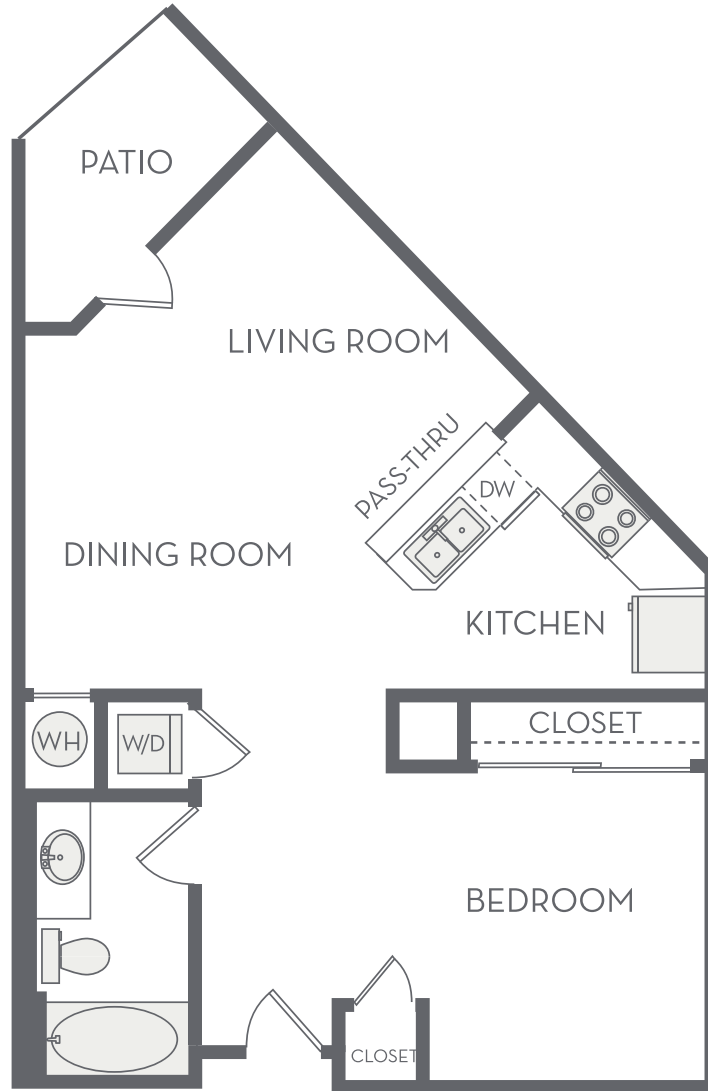

The Katy

STUDIO / 1 BATH

635

SQ. FT.

THE STATION
AT RIVERFRONT PARK

1460 Little Raven Street | Denver, CO 80202

www.stationatriverfrontpark.com

Floor plans are artist's rendering. All dimensions are approximate. Actual product and specifications may vary in dimension or detail. Not all features are available in every apartment. Prices and availability are subject to change. Please see a representative for details.