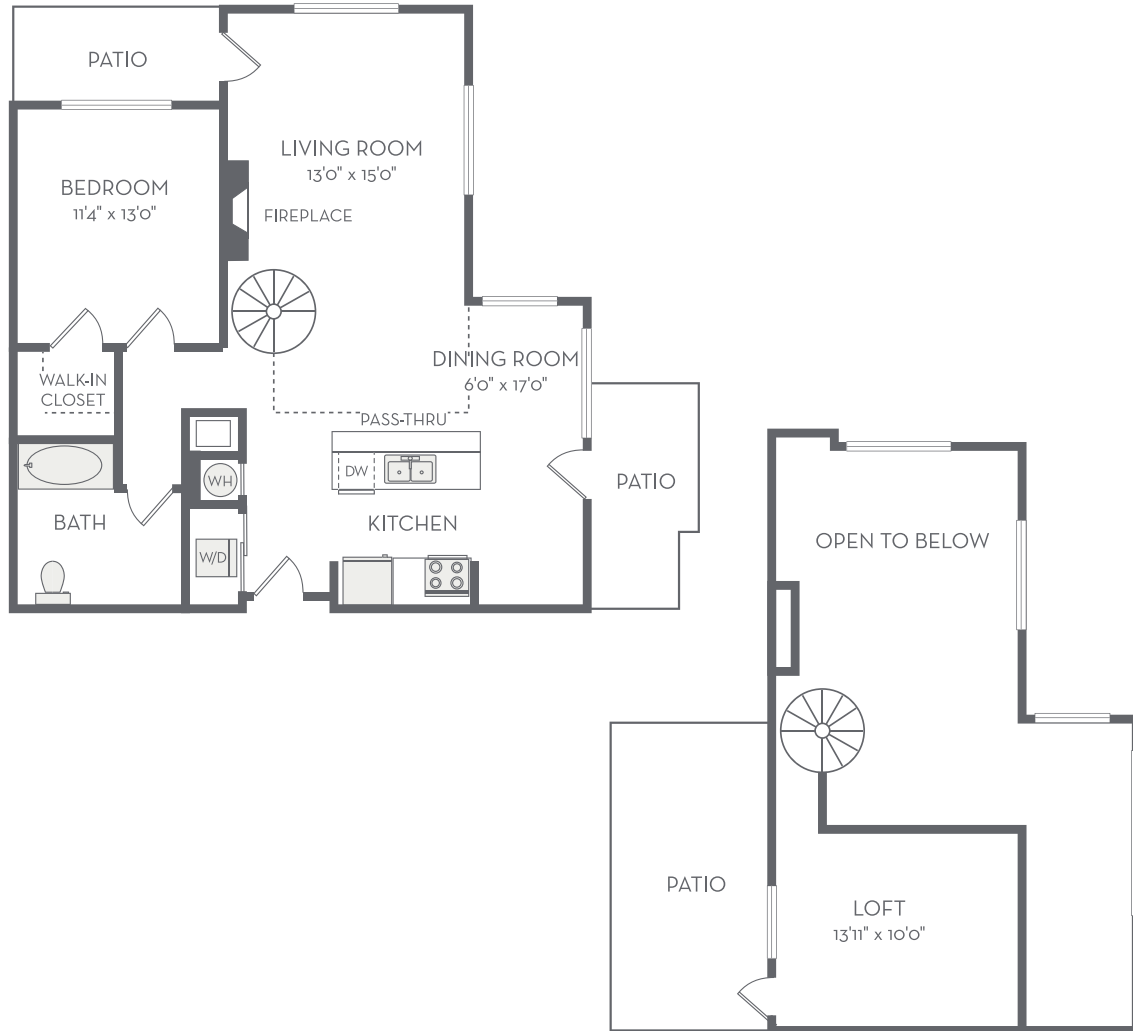

The Flying Scotsman

1 BED / 1 BATH

1045

SQ. FT.

THE STATION
AT RIVERFRONT PARK

1460 Little Raven Street | Denver, CO 80202

www.stationriverfrontpark.com

Floor plans are artist's rendering. All dimensions are approximate. Actual product and specifications may vary in dimension or detail. Not all features are available in every apartment. Prices and availability are subject to change. Please see a representative for details.