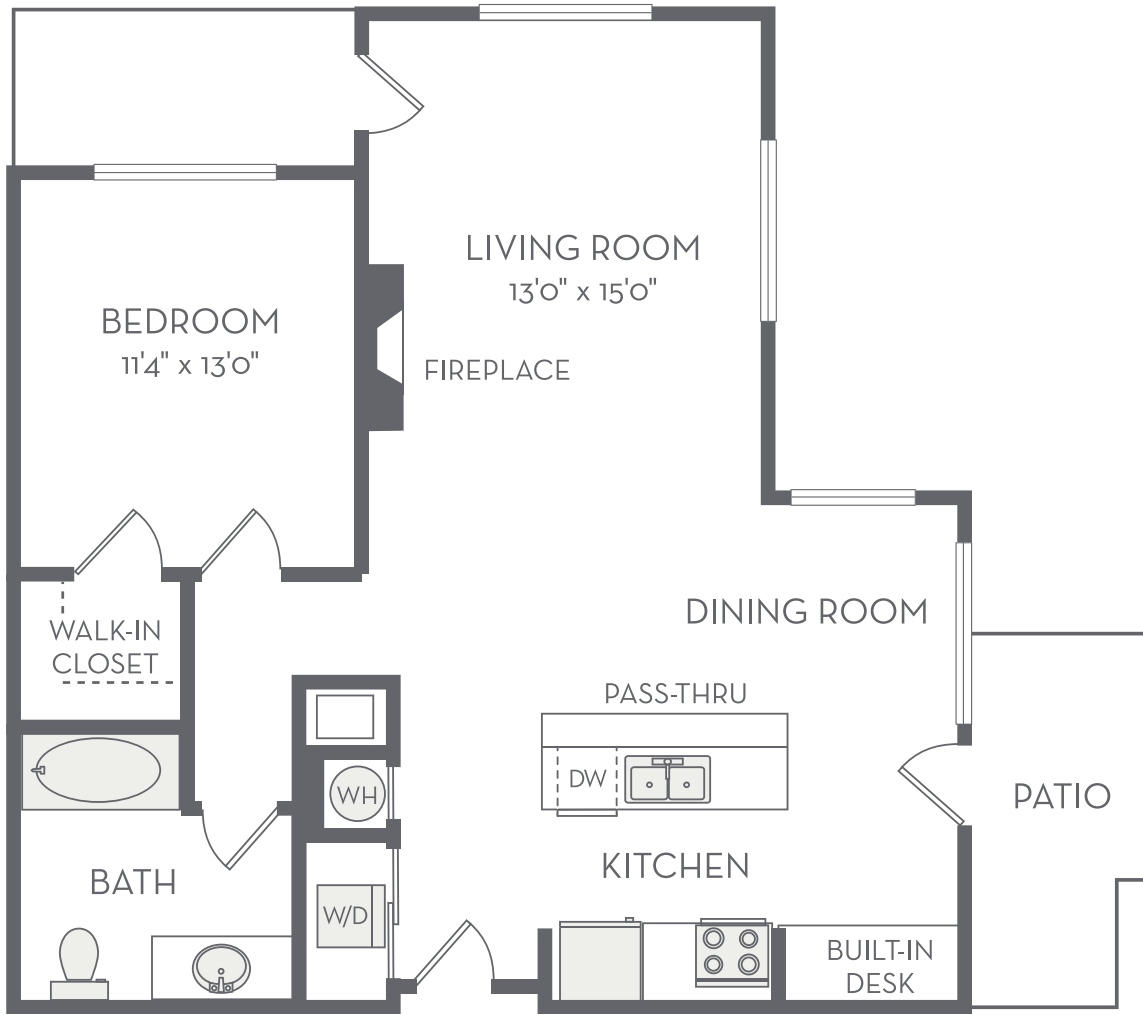

# The Clinchfield

1 BED / 1 BATH

# 845

SQ. FT.

**THE STATION**  
AT RIVERFRONT PARK

1460 Little Raven Street | Denver, CO 80202

[www.stationriverfrontpark.com](http://www.stationriverfrontpark.com)

*Floor plans are artist's rendering. All dimensions are approximate. Actual product and specifications may vary in dimension or detail. Not all features are available in every apartment. Prices and availability are subject to change. Please see a representative for details.*