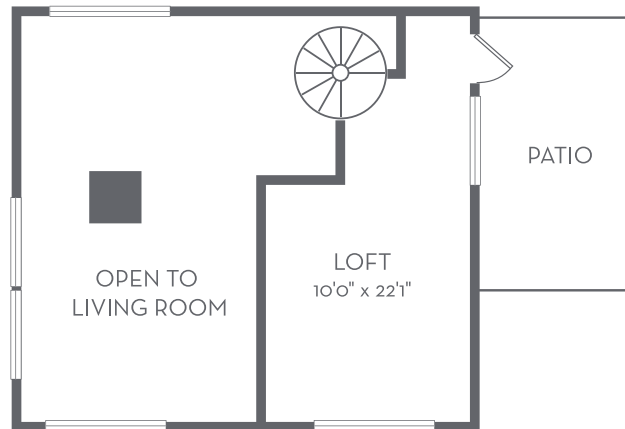

# The Burlington

2 BED / 2 BATH

# 1176

SQ. FT.

**THE STATION**  
AT RIVERFRONT PARK

1460 Little Raven Street | Denver, CO 80202

[www.stationriverfrontpark.com](http://www.stationriverfrontpark.com)

*Floor plans are artist's rendering. All dimensions are approximate. Actual product and specifications may vary in dimension or detail. Not all features are available in every apartment. Prices and availability are subject to change. Please see a representative for details.*