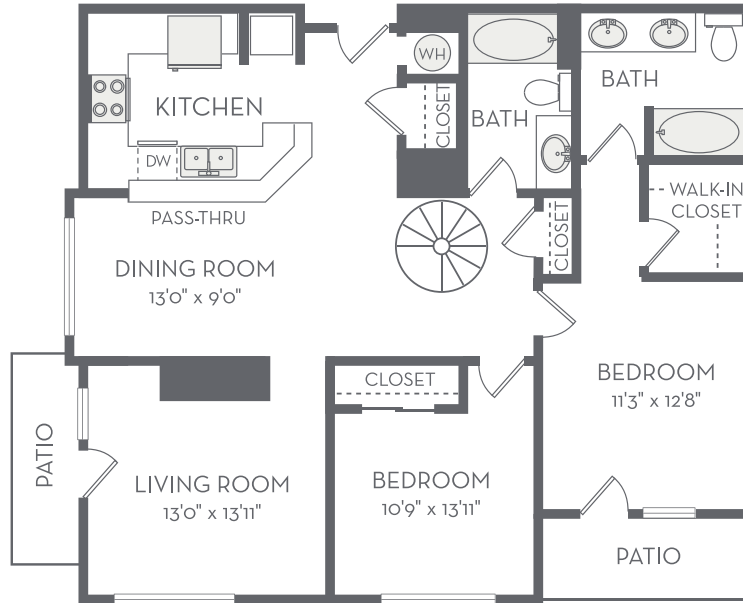

# The Burlington

2 BED / 2 BATH

# 1176

SQ. FT.

**THE STATION**  
AT RIVERFRONT PARK

1460 Little Raven Street | Denver, CO 80202

[www.stationriverfrontpark.com](http://www.stationriverfrontpark.com)

*Floor plans are artist's rendering. All dimensions are approximate. Actual product and specifications may vary in dimension or detail. Not all features are available in every apartment. Prices and availability are subject to change. Please see a representative for details.*