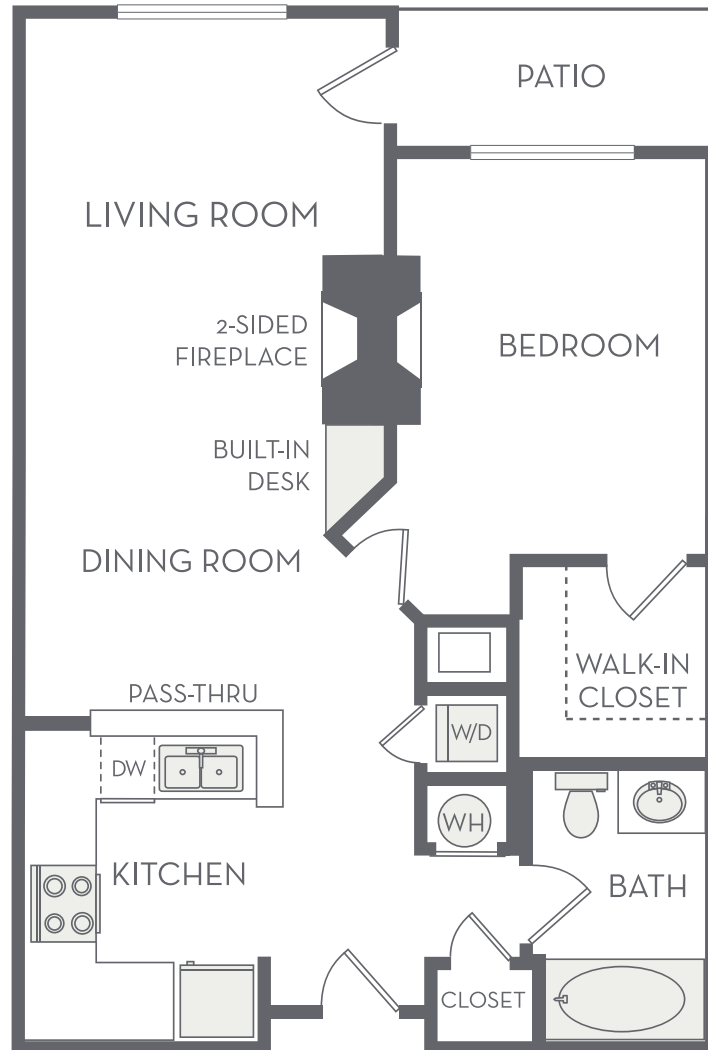

Southern Pacific

1 BED / 1 BATH

664

SQ. FT.

THE STATION
AT RIVERFRONT PARK

1460 Little Raven Street | Denver, CO 80202

www.stationatriverfrontpark.com

Floor plans are artist's rendering. All dimensions are approximate. Actual product and specifications may vary in dimension or detail. Not all features are available in every apartment. Prices and availability are subject to change. Please see a representative for details.